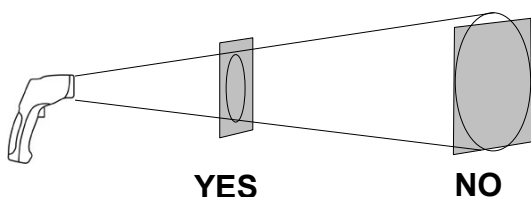

Distance from the target

Distance	254	260	508	mm
Diameter	12.7	13	25.4	mm