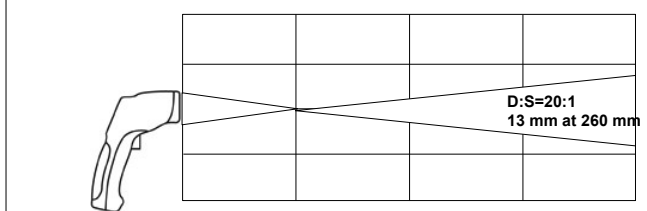

Distance from the target

Distance	254	260	508	mm
Diameter	12.7	13	25.4	mm