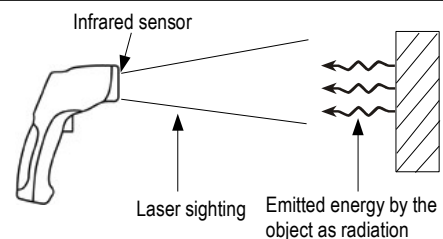

KIRAY 100 buttons

- 1 – Up button. It allows to increment emissivity and high/low alarm thresholds. This button also allows in measurement mode to activate or deactivate the laser.
- 2 – Down button. It allows to decrement emissivity and high/low alarm thresholds. This button also allows in measurement mode to activate or deactivate the backlight.
- 3 – Mode button. It allows to navigate through the modes (emissivity, lock, high alarm, low alarm).

Description

LCD backlit display

IR sensor (infrared)

Up button

Down button

Mode button

Output laser sighting

Trigger

Infrared thermometer, how does it work ?

Infrared thermometers can measure the surface temperature of an object. Its optic lens catches the energy emitted and reflected by the object. This energy is collected and focused onto a detector. This information is displayed as temperature. The laser pointer is only used to aim at the target.