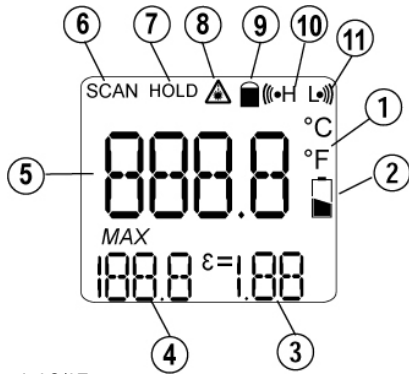

*Accuracy for an ambient temperature from 23 to 25°C (with a relative humidity lower than 80% RH)

Display

- 1 – Technical unit °C/°F
- 2 – Low battery indicator
- 3 – Emissivity value = 0.95 (factory setting)
- 4 – Max temperature indicator.
- 5 – Temperature value
- 6 – Current measurement indicator
- 7 – HOLD indicator (fixed measurement)
- 8 – Laser in operation indicator
- 9 – Lock indicator (continuous measurement)
- 10 – High alarm symbol (fixed : activated alarm ; flashing + beep : alarm thresholds exceeded)
- 11 – Low alarm symbol (fixed : activated alarm ; flashing + beep : alarm thresholds exceeded)